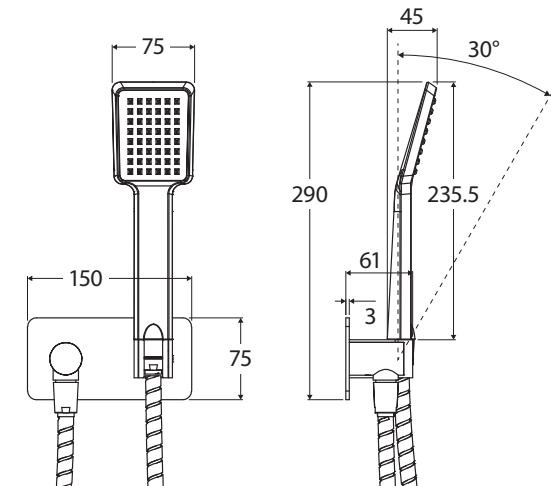

Koko[®]

HAND SHOWER

SOFT SQUARE PLATE

Features

- Designed to complement the shower or bath
- All-in-one water inlet and mounting bracket
- Tilt function
- Made from solid brass
- 1.5 metre stainless steel flexible hose (PVC on matte black model)
- **WELS 3 Star rated, 9L/min**

KOKO Hand Piece (MSH021/MSH107B):

- Single water-flow setting
- Easy to clean TPR nozzles
- Made from ABS

Available in

Polished
Chrome
433116

Electroplated
Matte Black
433116B

Cleaning & Care

- Regularly clean with mild soapy water using a microfibre cloth.
- In highly polluted or coastal locations, we recommend cleaning 2-3 times per week.
- Do not use harsh detergents, bleach, cream cleaners or citrus based cleaners. These substances are abrasive and will damage the surface.
- Do not use undue pressure and wipe in one direction only.

While we aim to ensure specifications are correct at the time of publication, Fienza reserves the right to make modifications without prior notice. Physical colour may vary from image shown. All measurements are shown in millimetres. Always use physical product measurements for mark-ups and roughing-in as the technical drawing may differ from actual product received.